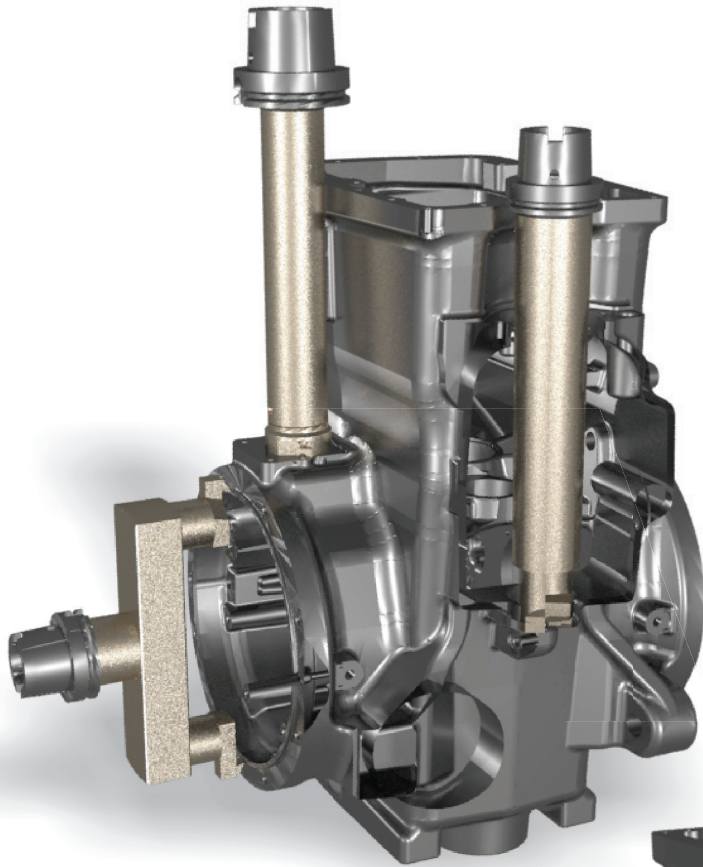

Rear Axle Housing

Rear Axle Housing Tooling

- Rear Axle Tool
- Main Shaft Bore Tool
- Idler Shaft Bore Tool
- Reverse Shaft Bore Tool
- Drain Plug Tool

Rear Axle Housing