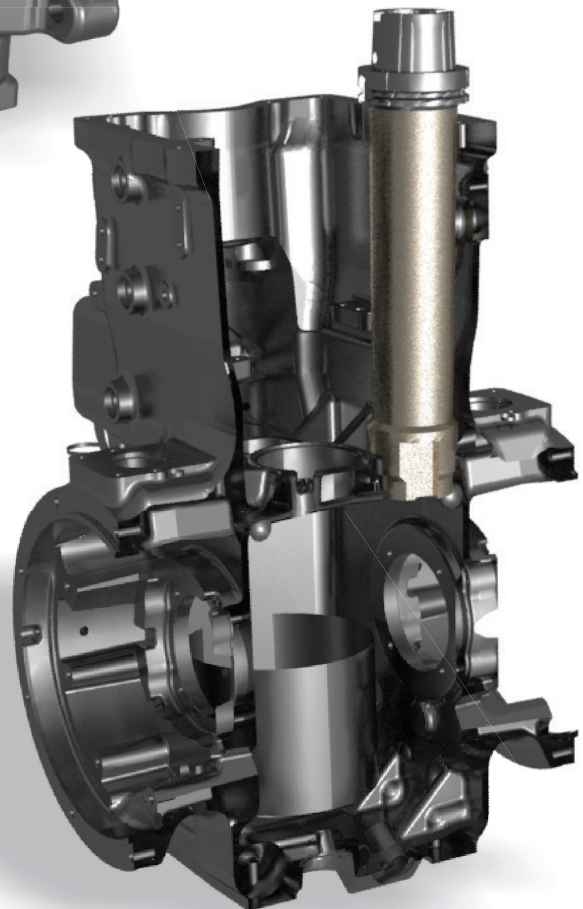

Rear Axle Housing

Rear Axle Housing Tooling

- Rear Axle Tool
- Main Shaft Bore Tool
- Idler Shaft Bore Tool
- Reverse Shaft Bore Tool
- Drain Plug Tool

Rear Axle Housing